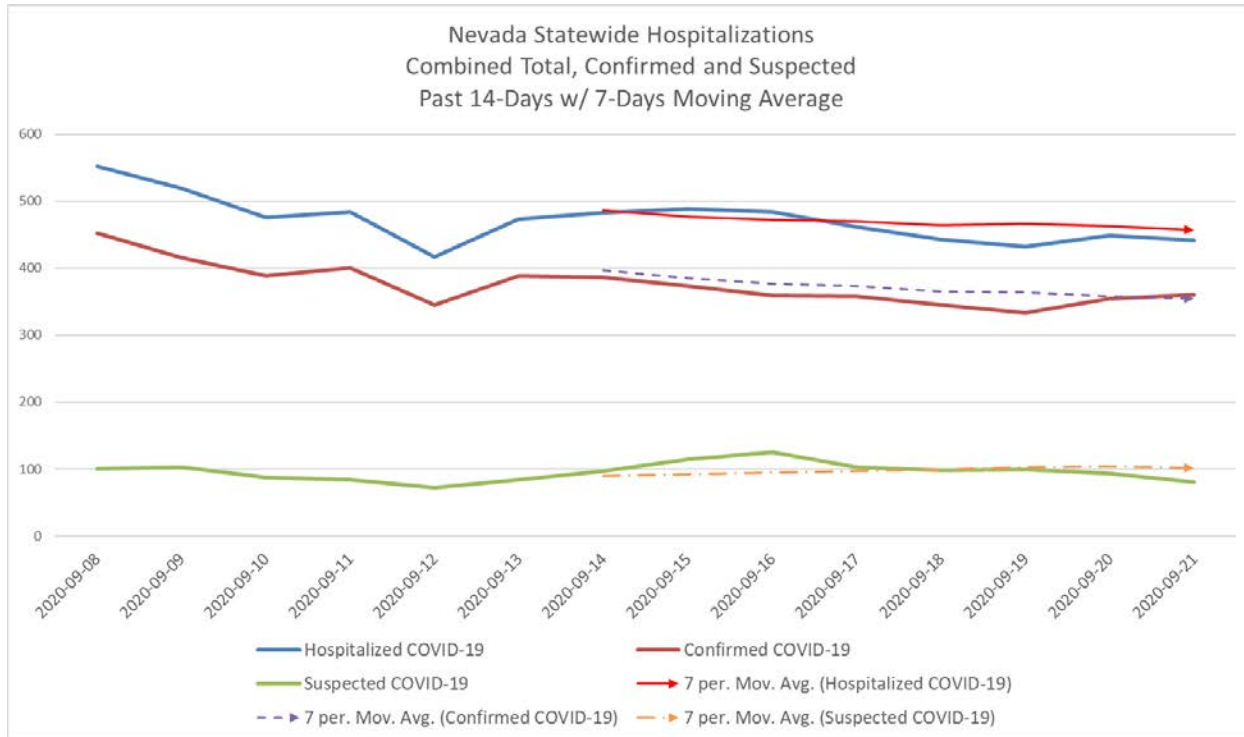

## 21 September 2020 Statewide Data Set

Nevada is currently experiencing a plateau in COVID-19 hospitalizations. This plateau started on 12 September. Hospitalized cases have ranged from 417-488. Confirmed cases for this same timeframe have ranged from 345-389. As of 21 Sept., statewide hospitalized cases are 441 and confirmed cases are 360.

Nevada did not incur a significant increase in serious disease as a result of the Labor Day holiday. Hospitalized COVID-19 case counts are currently back to a number not appreciated since 23 June (n=439).