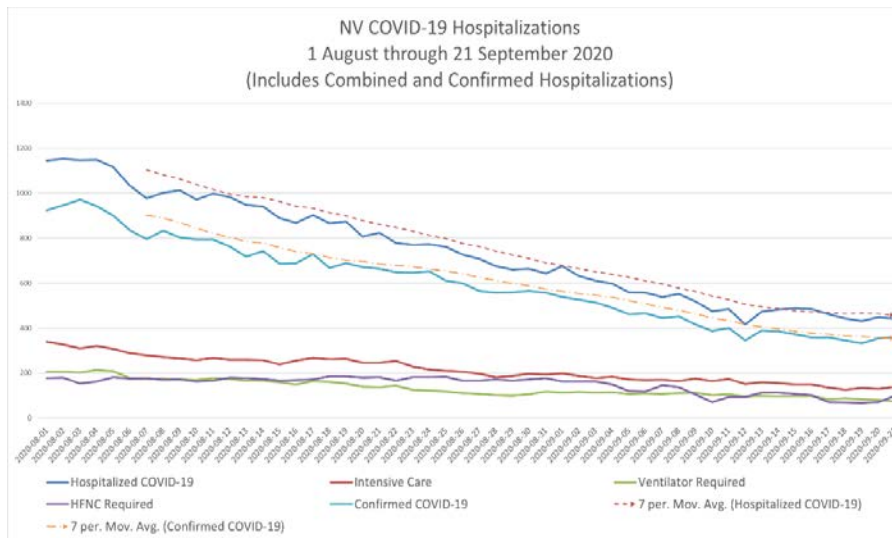

## 21 September 2020 Statewide Data Set

Nevada is currently experiencing a plateau in COVID-19 hospitalizations. This plateau started on 12 September. Hospitalized cases have ranged from 417-488. Confirmed cases for this same timeframe have ranged from 345-389. As of 21 Sept., statewide hospitalized cases are 441 and confirmed cases are 360.

Nevada did not incur a significant increase in serious disease as a result of the Labor Day holiday. Hospitalized COVID-19 case counts are currently back to a number not appreciated since 23 June (n=439).